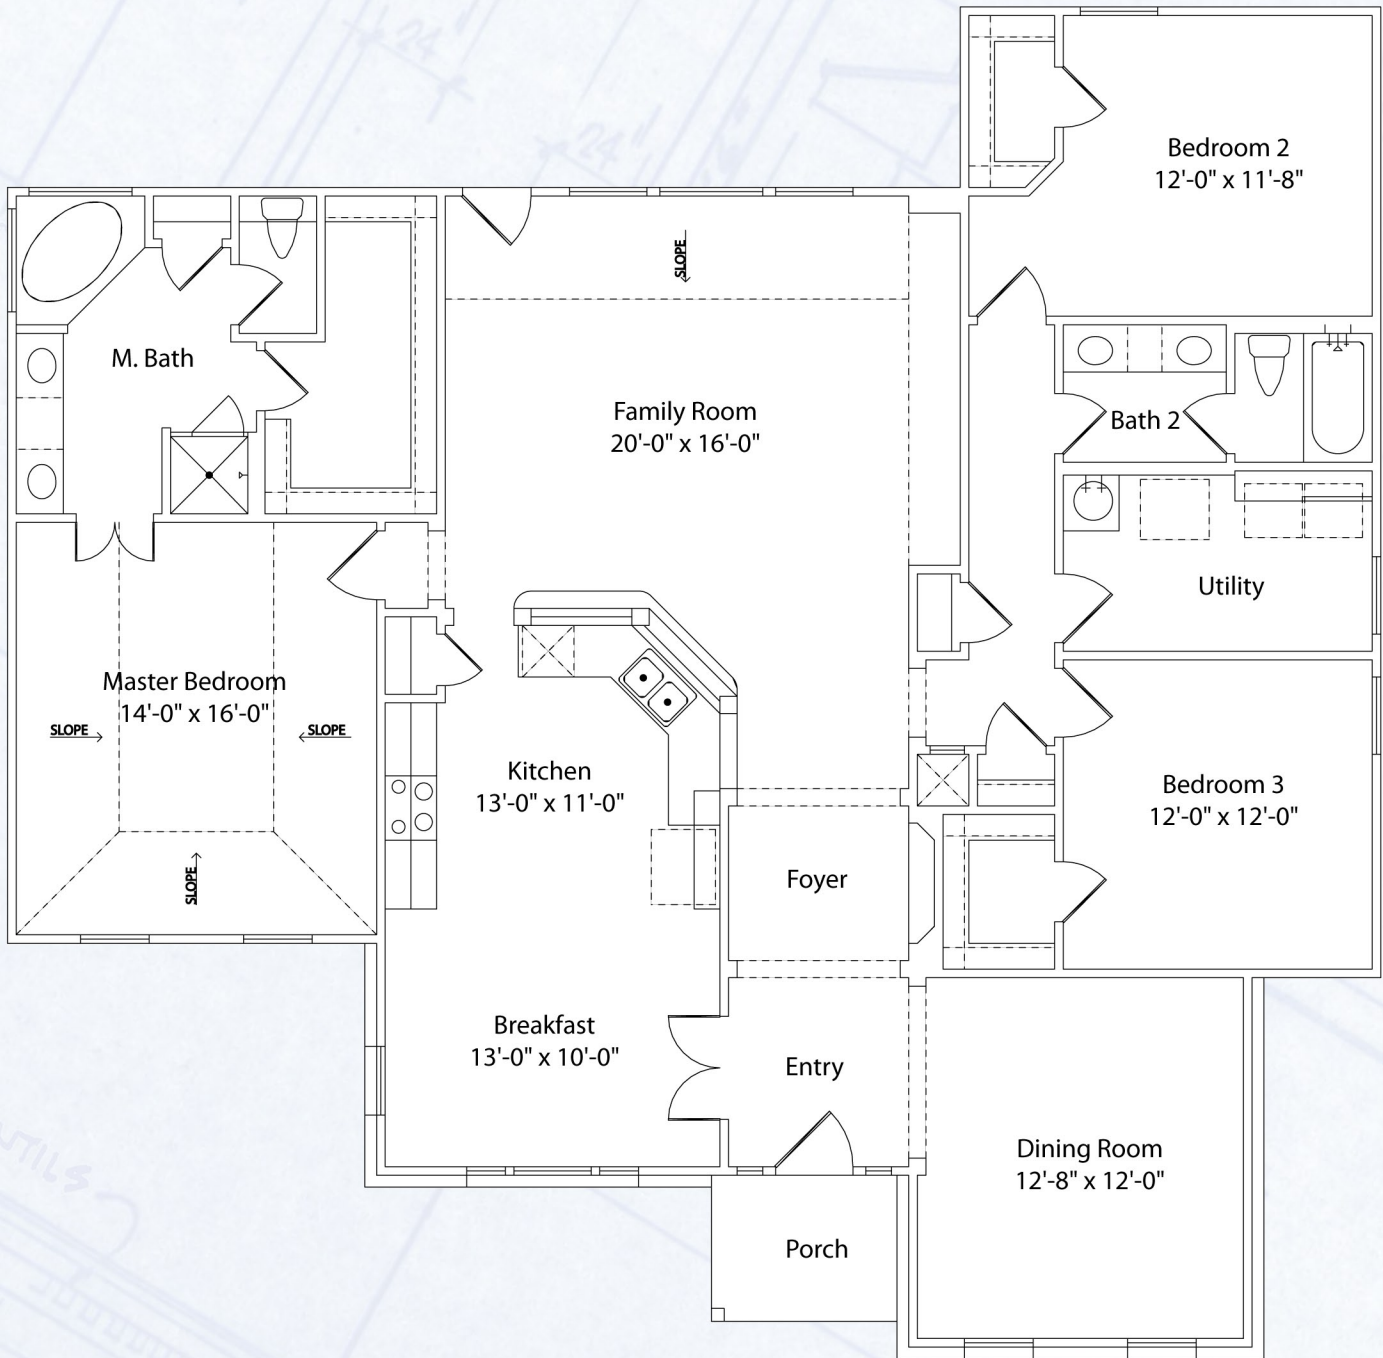

PRECISION HOMES

YOUR FAMILY'S HOME IS OUR FAMILY'S BUSINESS

Fredericksburg

Country Collection • 3 Bedroom 2 Bath
2080 - 2134 sq. ft.

VA, FHA, USDA and Conventional Financing

This drawing is for illustration purposes. All dimensions are approximate and designs are subject to field variations. Some windows and floor plans may vary with elevations. Elevations may reflect optional features, such as garage, sidelights, etc.

281.353.9883

precision-homes.com

PRECISION HOMES

YOUR FAMILY'S HOME IS OUR FAMILY'S BUSINESS

Fredericksburg

Country Collection • 3 Bedroom 2 Bath
2080 - 2134 sq. ft.

A - 2107 sq.ft.
53' - 4" W x 52' - 5.5" D

B - 2080 sq.ft.
53' - 4" W x 52' - 0" D

C - 2134 sq.ft.
54' - 3" W x 52' - 5.5" D

VA, FHA, USDA and Conventional Financing

This drawing is for illustration purposes. All dimensions are approximate and designs are subject to field variations. Some windows and floor plans may vary with elevations. Elevations may reflect optional features, such as garage, sidelights, etc.